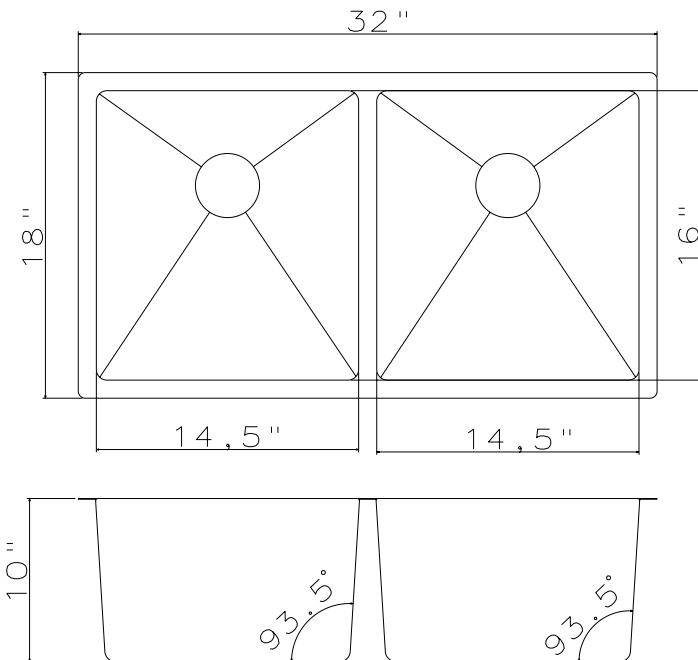

GSM-5050D

18G MICRO RADIUS SINK

Style:

- Micro Radius
- Undermount
- Kitchen Sink
- 50/50 Double Bowl

Size:

- Overall: 32" x 18" x 10"
- Bowl Size: 30" x 16" x 10"

Features:

- 18 Gauge Thickness
- 304 Stainless Steel Sink
- 18/8 Chromium/Nickel Content
- Drawn Bowl